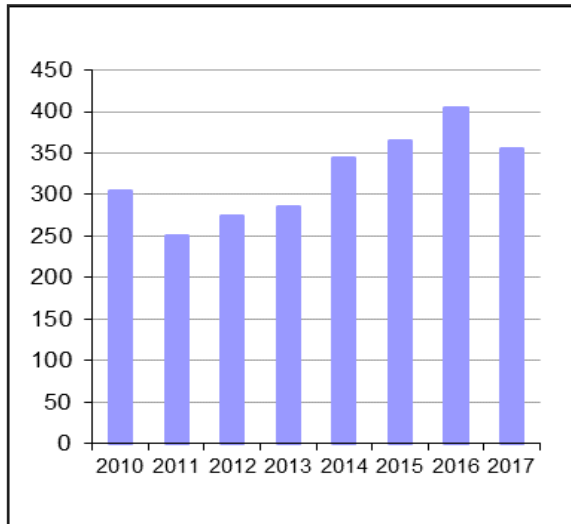

RESEARCH ORIENTATION TOWARDS INTERNATIONAL QUALITY

Published Items of Clarivate Analytics Web of Science

BIOMEDICAL SCIENCES

Sum of Times Cited:	19186
Average Citations per Item:	7.43
h index:	56

AGRICULTURAL SCIENCES

Sum of Times Cited:	978
Average Citations per Item:	2.98
h index:	13