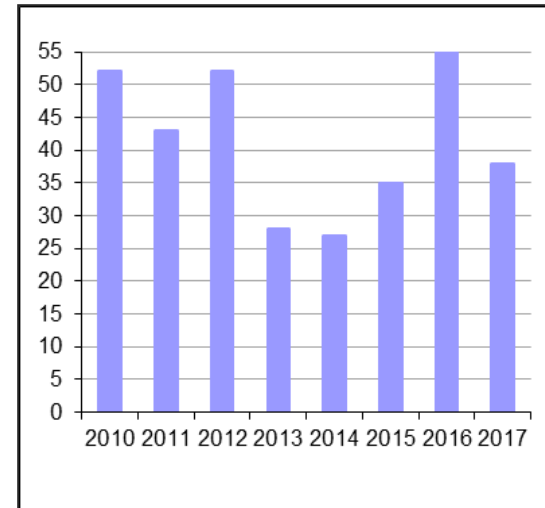

RESEARCH ORIENTATION TOWARDS INTERNATIONAL QUALITY

Published Items of Clarivate Analytics Web of Science

BIOMEDICAL SCIENCES

Sum of Times Cited:	19186
Average Citations per Item:	7.43
h index:	56

AGRICULTURAL SCIENCES

Sum of Times Cited:	978
Average Citations per Item:	2.98
h index:	13